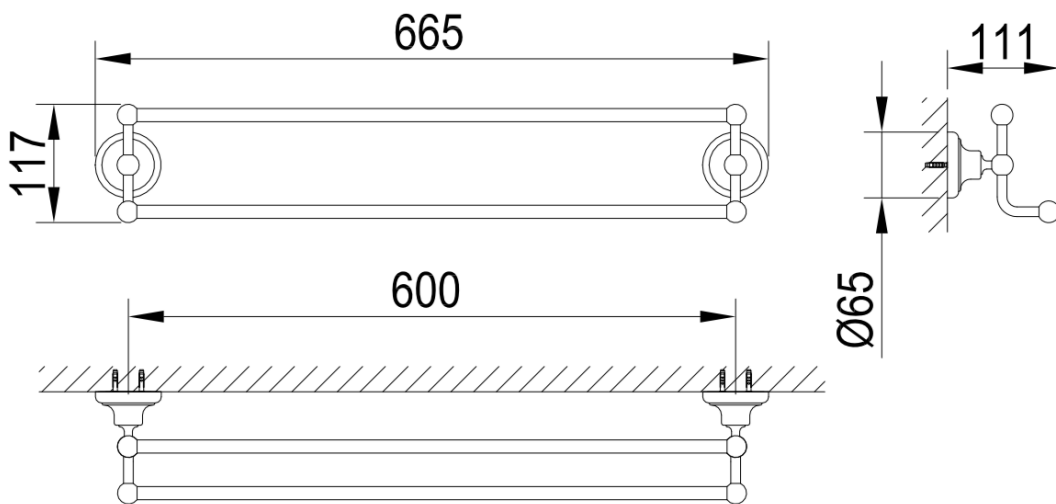

Brand : CAE, China
Name : Double Towel Bar
Item Code : 9519 T01079RG
Designer :
Color / Finish: Rose Gold
Dimensions : 660mm

Product info:
• Double Towel Bar

Flushing of pipe must be done before fittings are installed. Failure to do so voids the warranty.
Follow cleaning instructions and avoid using any harmful chemicals.
All information is for reference only. Installation shall always be based on the specs provided with actual delivered items.
For more info, visit www.sanitecph.com